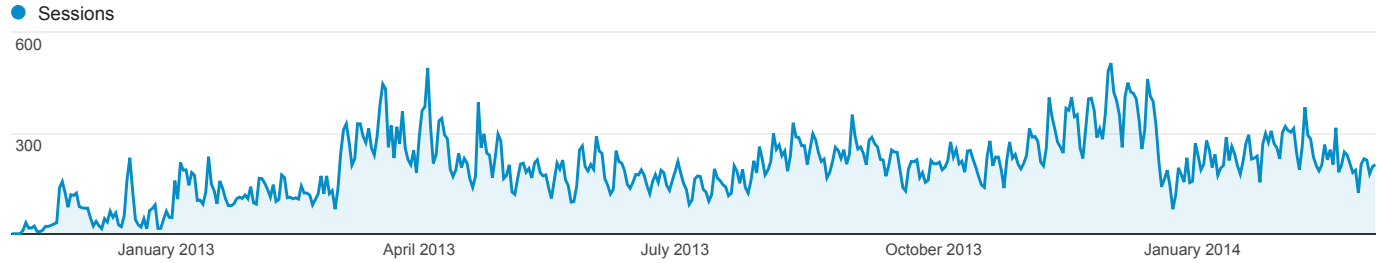

All Traffic

Nov 7, 2012 - Mar 7, 2014

All Sessions
100.00%

Explorer

Summary

Source / Medium	Acquisition			Behavior			Conversions eCommerce		
	Sessions	% New Sessions	New Users	Bounce Rate	Pages / Session	Avg. Session Duration	Ecommerce Conversion Rate	Transactions	Revenue
	96,442 <small>% of Total: 100.00% (96,442)</small>	76.60% <small>Avg for View: 76.52% (0.10%)</small>	73,876 <small>% of Total: 100.10% (73,801)</small>	50.47% <small>Avg for View: 50.47% (0.00%)</small>	3.22 <small>Avg for View: 3.22 (0.00%)</small>	00:03:18 <small>Avg for View: 00:03:18 (0.00%)</small>	2.84% <small>Avg for View: 2.84% (0.00%)</small>	2,740 <small>% of Total: 100.00% (2,740)</small>	£160,676.22 <small>% of Total: 100.00% (£160,676.22)</small>
1. google / organic	60,107 (62.32%)	82.18%	49,396 (66.86%)	48.46%	3.25	00:03:17	3.31%	1,987 (72.52%)	£116,134.31 (72.28%)
2. (direct) / (none)	13,128 (13.61%)	61.79%	8,112 (10.98%)	53.56%	3.22	00:03:36	1.99%	261 (9.53%)	£18,041.02 (11.23%)
3. google / cpc	12,028 (12.47%)	78.68%	9,464 (12.81%)	53.57%	3.15	00:02:48	2.79%	336 (12.26%)	£16,872.89 (10.50%)
4. just4canvas.co.uk / referral	1,211 (1.26%)	35.34%	428 (0.58%)	47.73%	2.97	00:04:38	0.00%	0 (0.00%)	£0.00 (0.00%)
5. bing / organic	975 (1.01%)	81.33%	793 (1.07%)	43.49%	4.00	00:04:01	4.10%	40 (1.46%)	£2,042.93 (1.27%)
6. blog.just4canvas.co.uk / referral	816 (0.85%)	20.71%	169 (0.23%)	42.16%	4.13	00:06:12	0.00%	0 (0.00%)	£0.00 (0.00%)
7. thewholesaleforums.co.uk / referral	683 (0.71%)	90.92%	621 (0.84%)	51.98%	2.73	00:01:54	0.15%	1 (0.04%)	£39.39 (0.02%)
8. facebook.com / referral	616 (0.64%)	66.72%	411 (0.56%)	57.79%	3.93	00:04:49	0.32%	2 (0.07%)	£213.40 (0.13%)
9. yahoo / organic	513 (0.53%)	85.19%	437 (0.59%)	43.86%	3.33	00:03:38	3.31%	17 (0.62%)	£973.01 (0.61%)
10. m.facebook.com / referral	471 (0.49%)	66.45%	313 (0.42%)	79.19%	1.39	00:01:19	0.00%	0 (0.00%)	£0.00 (0.00%)